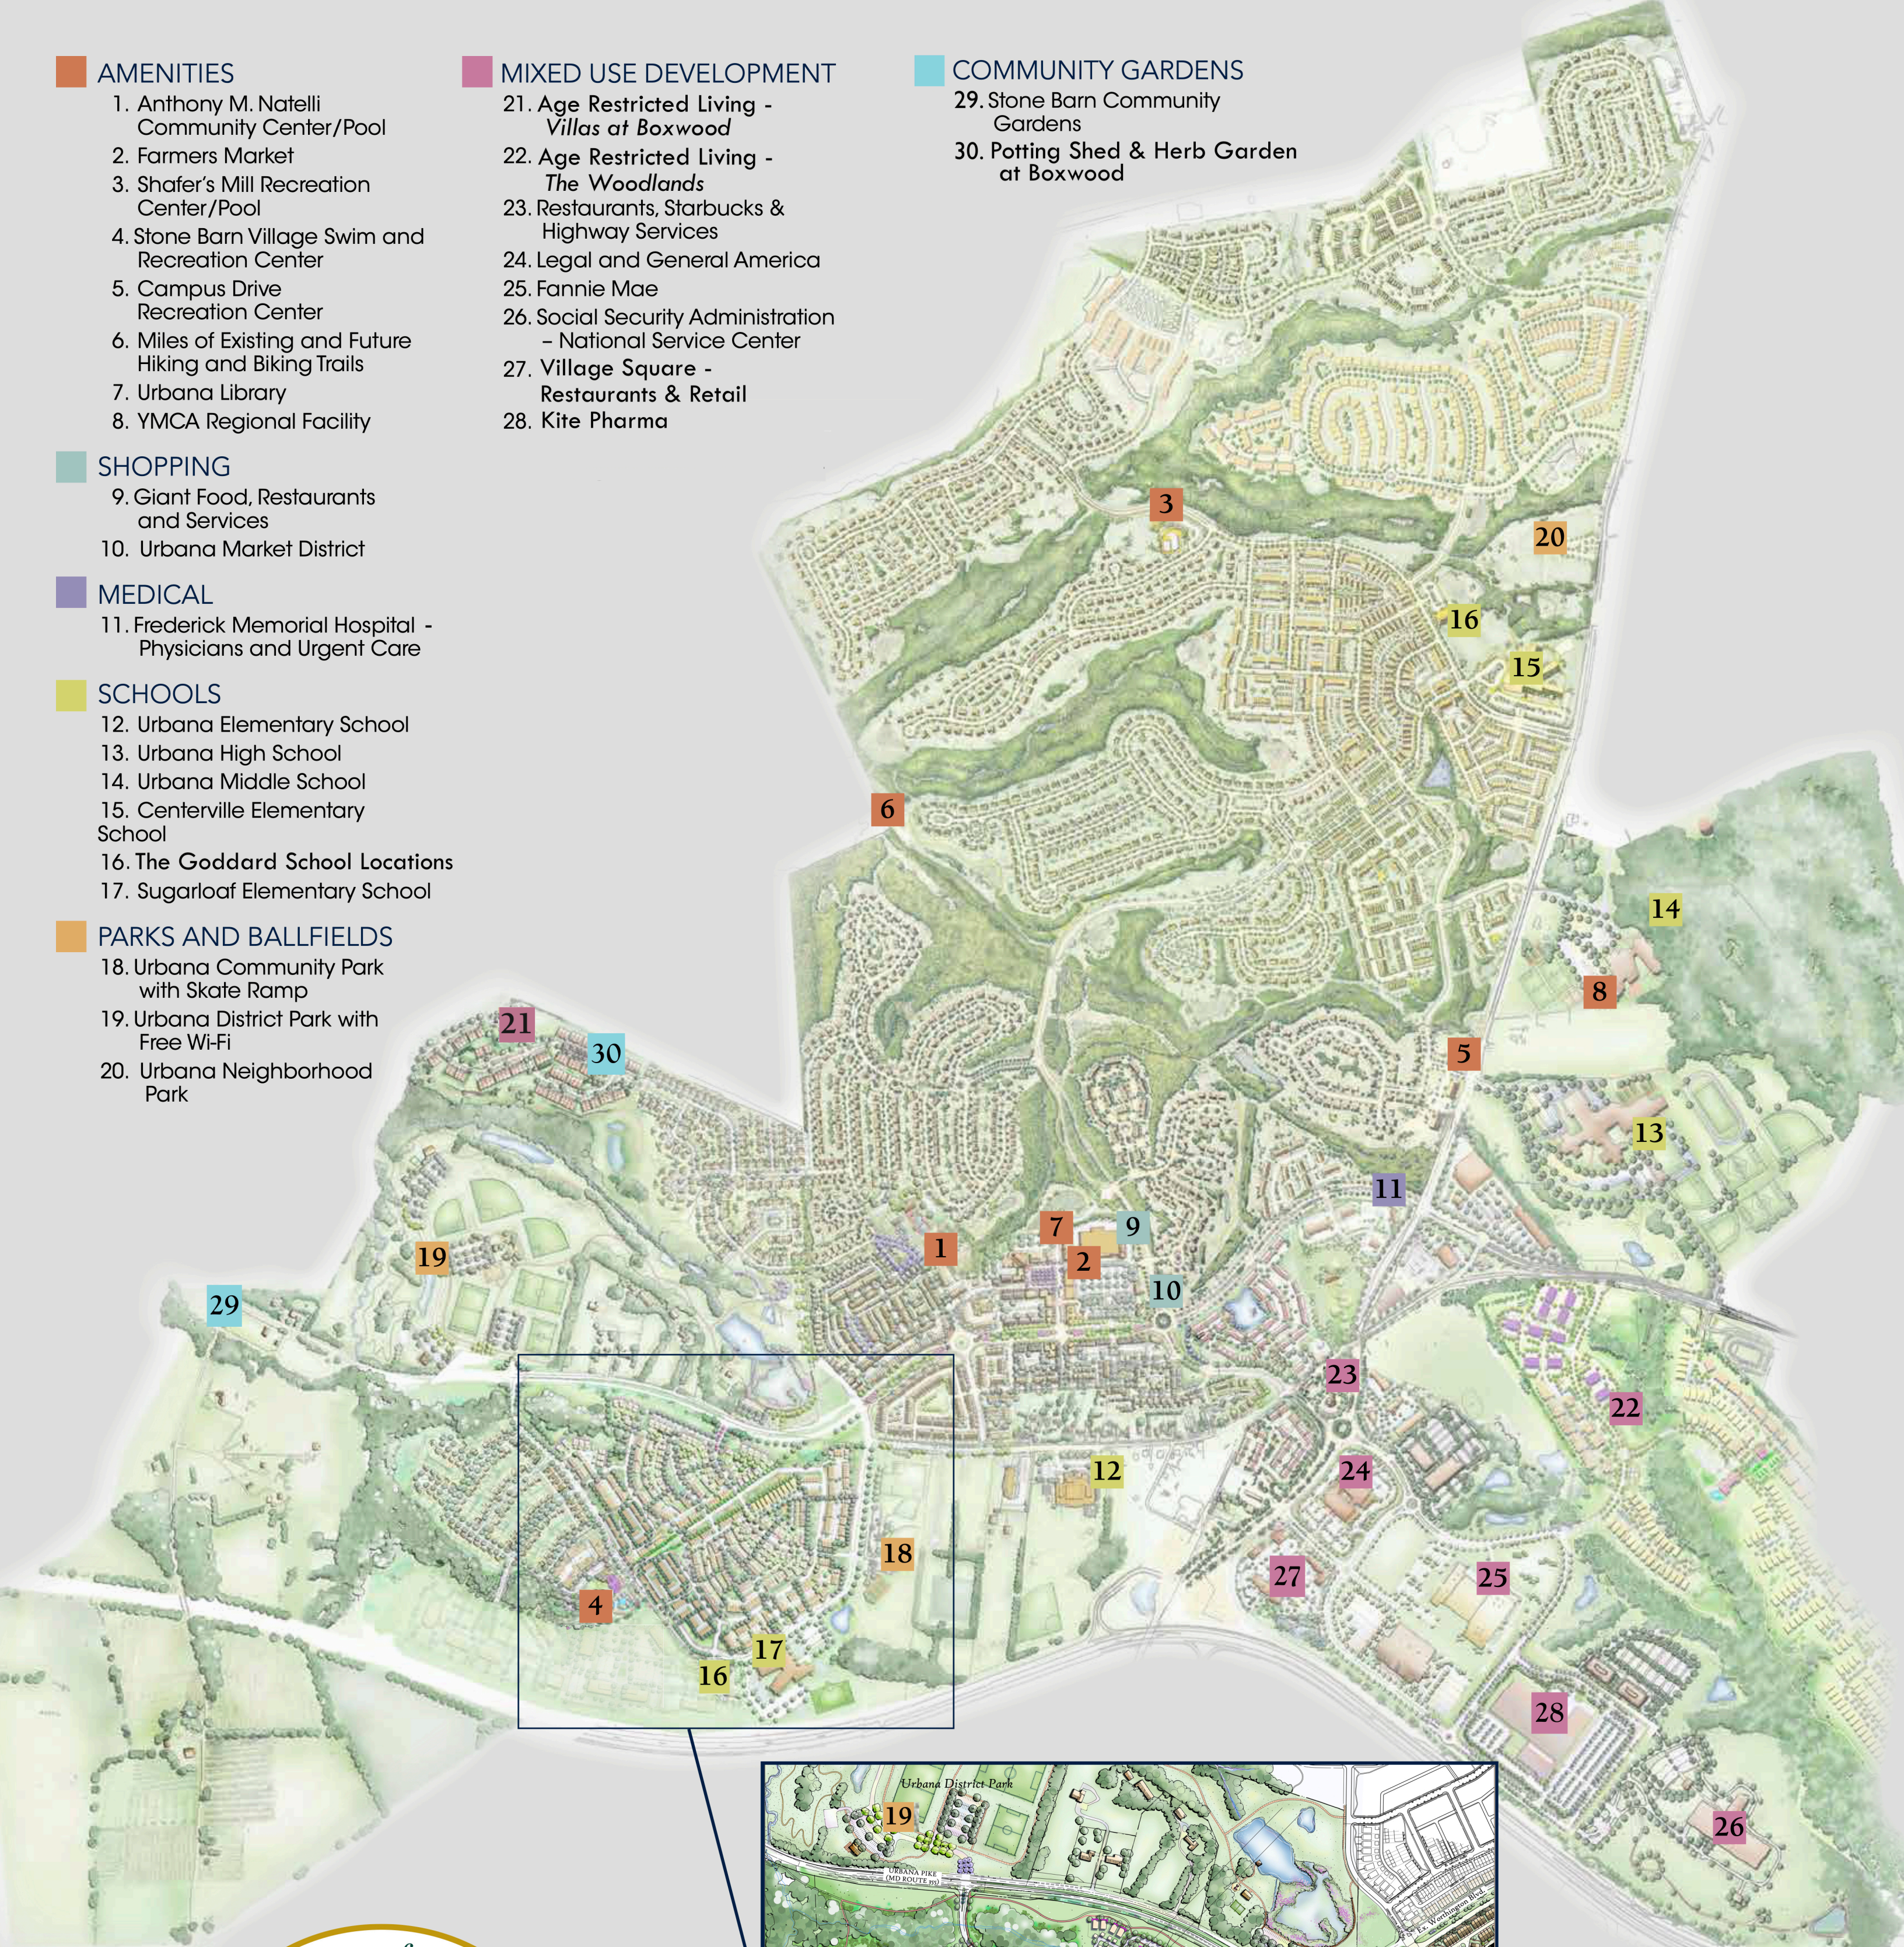

AMENITIES

1. Anthony M. Natelli Community Center/Pool
2. Farmers Market
3. Shafer's Mill Recreation Center/Pool
4. Stone Barn Village Swim and Recreation Center
5. Campus Drive Recreation Center
6. Miles of Existing and Future Hiking and Biking Trails
7. Urbana Library
8. YMCA Regional Facility

SHOPPING

9. Giant Food, Restaurants and Services
10. Urbana Market District

MEDICAL

11. Frederick Memorial Hospital - Physicians and Urgent Care

SCHOOLS

12. Urbana Elementary School
13. Urbana High School
14. Urbana Middle School
15. Centerville Elementary School
16. The Goddard School Locations
17. Sugarloaf Elementary School

PARKS AND BALLFIELDS

18. Urbana Community Park with Skate Ramp
19. Urbana District Park with Free Wi-Fi
20. Urbana Neighborhood Park

MIXED USE DEVELOPMENT

21. Age Restricted Living - Villas at Boxwood
22. Age Restricted Living - The Woodlands
23. Restaurants, Starbucks & Highway Services
24. Legal and General America
25. Fannie Mae
26. Social Security Administration - National Service Center
27. Village Square - Restaurants & Retail
28. Kite Pharma

COMMUNITY GARDENS

29. Stone Barn Community Gardens
30. Potting Shed & Herb Garden at Boxwood

Natelli Communities
THOUGHTFUL PLANNING
TIMELESS DESIGN
ATTENTION TO DETAIL

VillagesofUrbana.com

STONE BARN VILLAGE